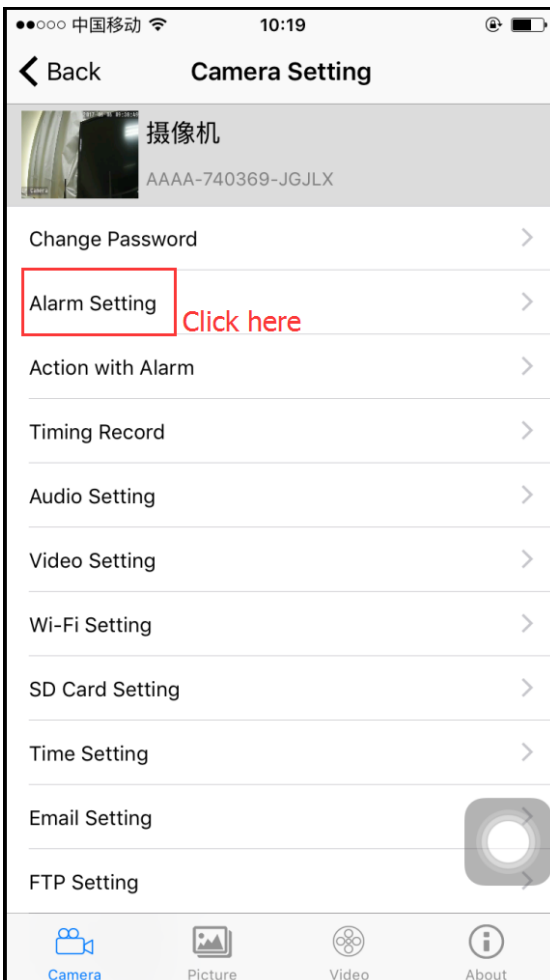

CamHi Record and Playback

1. Make sure you had added camera on CamHi.

2. You need to format SD card when first use.

3. Motion Detection Record.

4. Timing Record.

5. Playback Record.