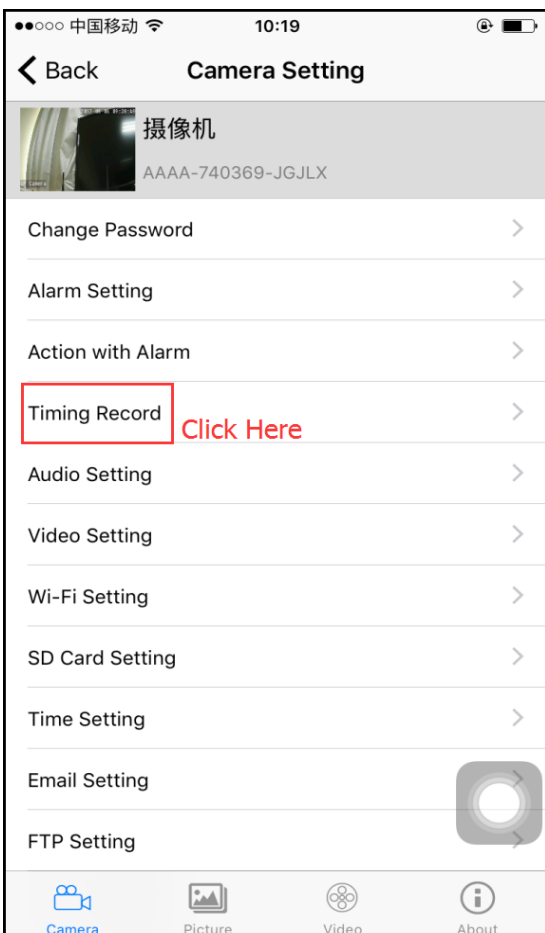

CamHi Record and Playback

1. Make sure you had added camera on CamHi.

2. You need to format SD card when first use.

3. Motion Detection Record.

4. Timing Record.

5. Playback Record.