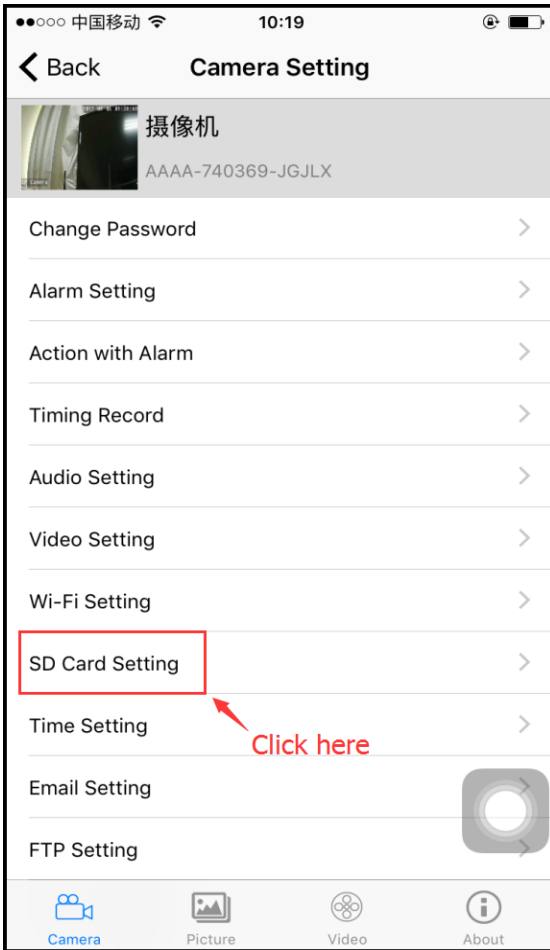

CamHi Record and Playback

1. Make sure you had added camera on CamHi.

2. You need to format SD card when first use.

3. Motion Detection Record.

4. Timing Record.

5. Playback Record.