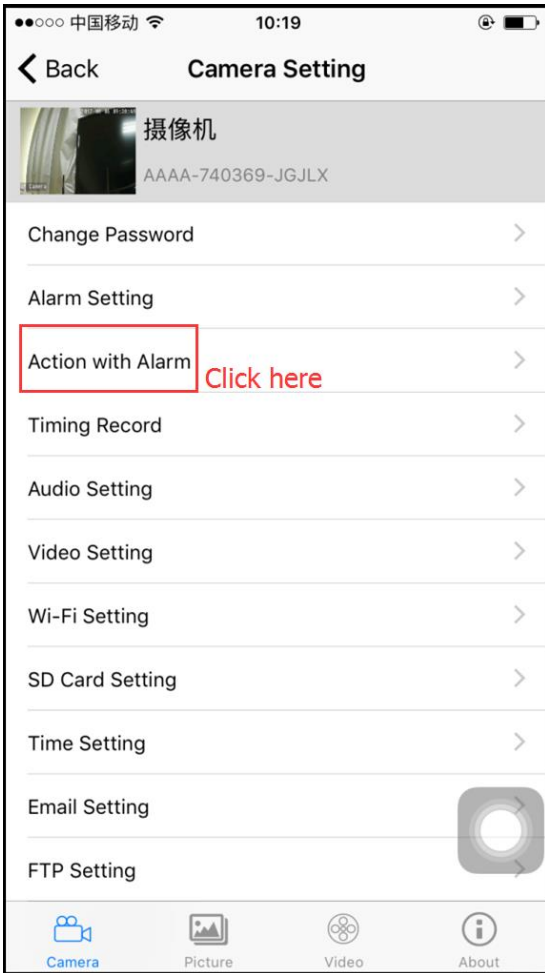

CamHi Record and Playback

1. Make sure you had added camera on CamHi.

2. You need to format SD card when first use.

3. Motion Detection Record.

4. Timing Record.

5. Playback Record.