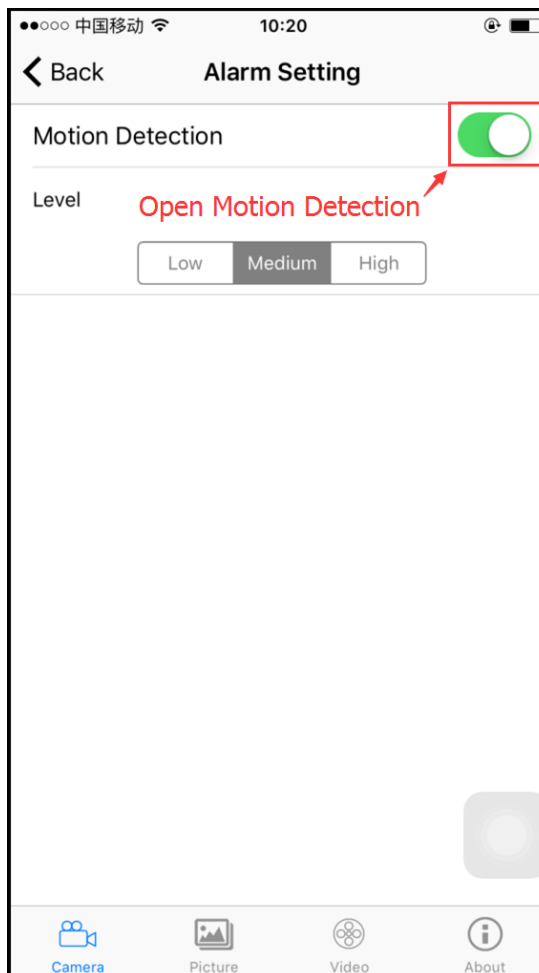

CamHi Record and Playback

1. Make sure you had added camera on CamHi.

2. You need to format SD card when first use.

3. Motion Detection Record.

4. Timing Record.

5. Playback Record.