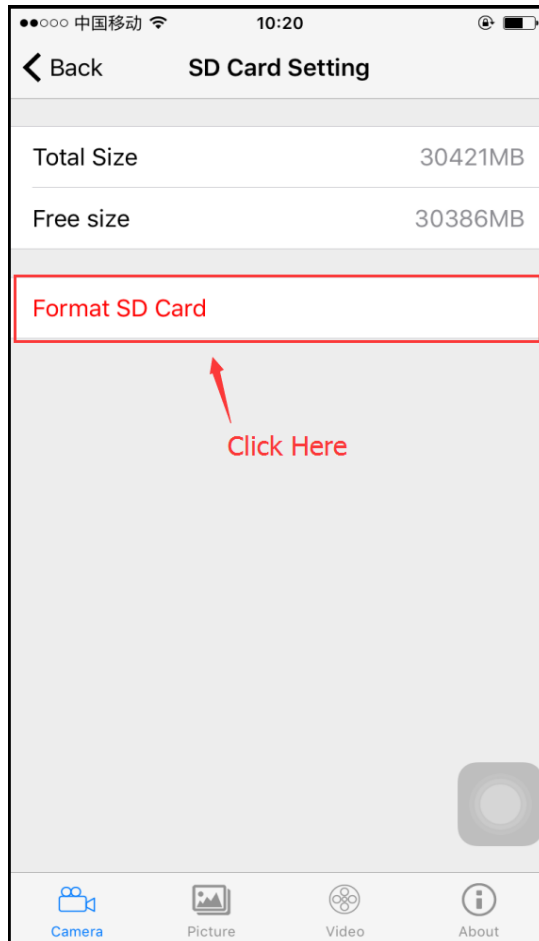

CamHi Record and Playback

1. Make sure you had added camera on CamHi.

2. You need to format SD card when first use.

3. Motion Detection Record.

4. Timing Record.

5. Playback Record.